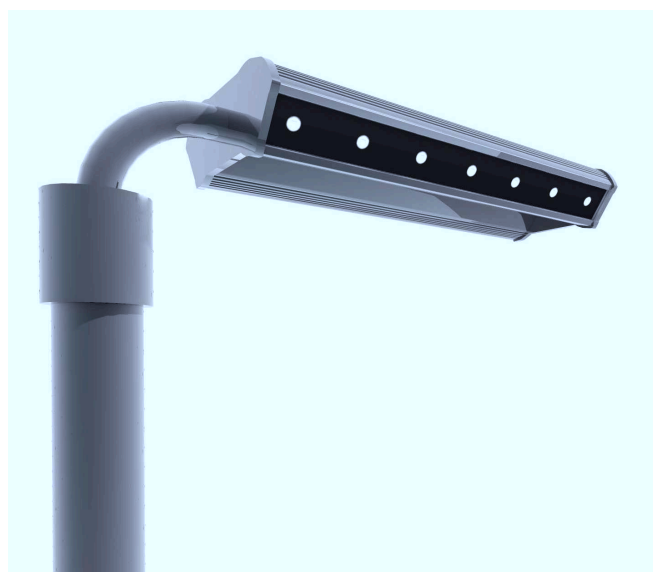

Vsi podatki, vsebina, oblikovne in tehnične rešitve... so utemeljeni s strokovnimi podlagami in izkušnjami podjetja Promotion d.o.o. ter so last podjetja Promotion d.o.o. Namenjeni so za interno uporabo ter za stranke podjetja Promotion d.o.o. Uporaba v druge namene je dovoljena samo s soglasjem podjetja Promotion d.o.o.

Promotion, družba za storitve, proizvodnjo, posredništvo in trgovino d.o.o. Limbuška cesta 2, 2341 Limbuš. Podjetje je vpisano v sodni register pod št. Srg 97/00332 pri Okrožnem sodišču Maribor. Znesek osnovnega kapitala 33.383,00 EUR. Matična številka: 5416906. Davčna številka: SI76232158. Promotion d.o.o. je davčni zavezanec.